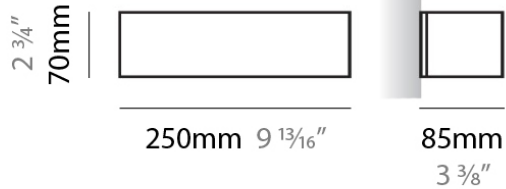

TOY SURFACE

D83285

GENERAL

Series: Toy _____
Brand: Panzeri _____
Division: Design _____
Mounting Type: Surface _____
Mounting Location: Wall _____
Subcategory: Ambient _____

PHYSICAL

Shape: Rectangle _____
Length (mm): 250 _____
Length (in): 9 7/8 _____
Height (mm): 70 _____
Height (in): 2 3/4 _____
Extension (mm): 85 _____
Extension (in): 3 1/4 _____
Light Distribution: Direct / Indirect _____
Weight (kg): 0.9 _____
Weight (lbs): 2 _____
Diffuser: Frost White Glass _____
Fixture Material: Metal _____

ELECTRICAL

Number of Lamps: 1 _____
Lamp Type: LED _____
Total Output Wattage (W): 12 _____
Dimming: Non-Dimmable _____
Driver Included: Yes _____
Driver Location: Integrated _____
Driver Type: Constant Current _____
Driver Class: Class 2 _____
Input Voltage (V): 120 _____
Upon Request: (Dimming and 277V options available with remote driver sold separately) _____

LED

Color Temperature (°K): 3000 _____
Nominal Lumen (lm): 2 x 730 _____
CRI: >80 CRI _____

OPTICAL

RATINGS AND CERTIFICATIONS

Certified By: CSA Certified to UL and CSA Standards _____
IP rating: IP40 _____